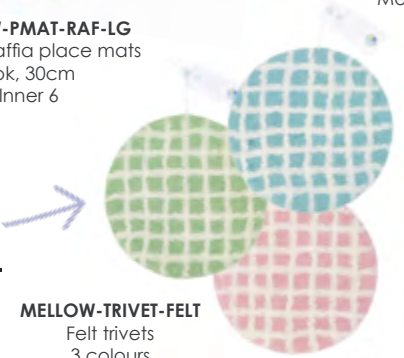

**HATALE
GUARANTEED
FAIR TRADE**

MELLOW-TRIVET-FELT
Felt trivets
3 colours
Inner 6